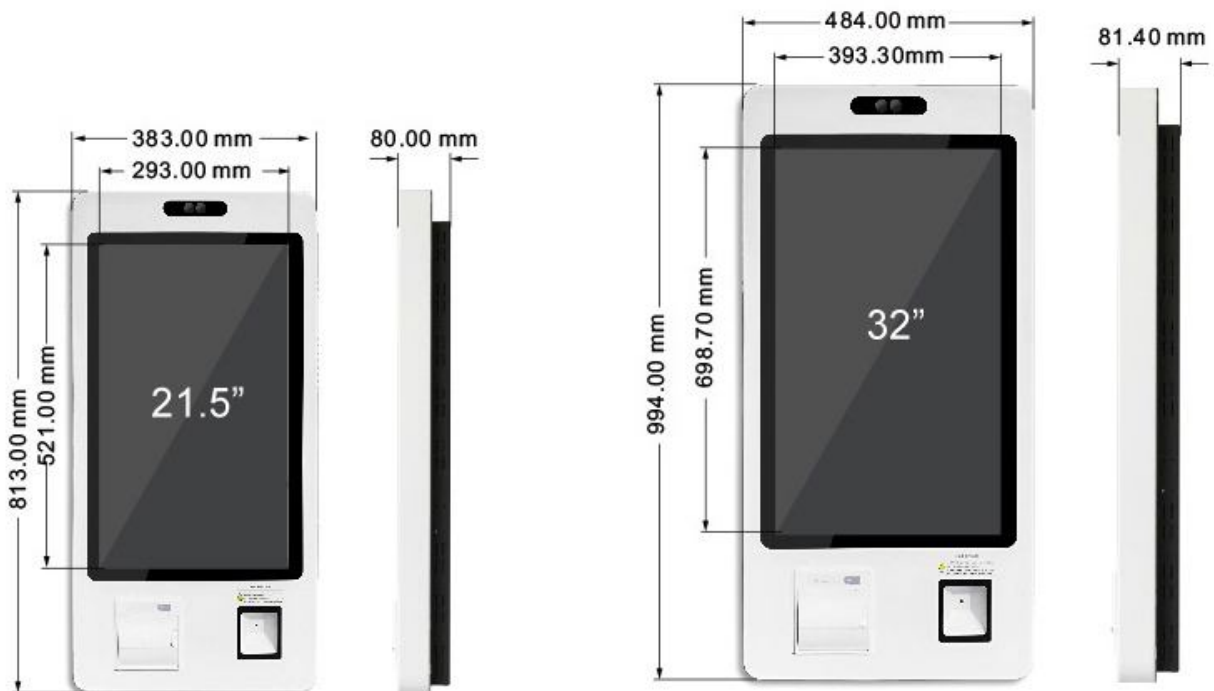

Indoor fast food ordering self service payment kiosk (32 inch for example)

KEY FEATURE	PICTURE
<p>TFT A+ LCD panel FHD 1920x1080 7*24 hours working unattended Multi menu languages</p> <p>Touch screen: 2/4/6/10 points Galvanized metal plate cabinet, Locks and Keys for SECURITY</p> <p>Option: Windows OS Android OS Camera, Scanner, Printer... POS position if needed</p> <p>Screen Size: 21.5/32/43/55 inch</p>	
	

Spec parameter table:

Model Number	ST- SS320SN-P	
PANEL	Panel Type	TFT A+ LCD Panel 32 inch
	Max Resolution	1920x1080 (FHD)
	Aspect Ratio	16:9
	Working Area	698.4×392.85 mm (H*V)
	Pixel Pitch	0.36375×0.36375 mm (H*V)
	Viewing Angle	178°(H) / 178°(V)
	Displaying Color	16.7M
	Brightness	≥ 350 nits
	Contrast Ratio	≥ 1200:1
	Backlight	WLED
	Life Expectance	≥ 60000 Hours
TOUCH	Type Option	Capacitive (IR, SAW, Nano optional)
	Touch Tools	Finger or special Touch Pen
	Recognition	≥ 3 mm
	Precision	±1.5 mm; sensitive touch 90%
	Multi-point	2/4/6/10... multi points
	Touch Times	Unlimited
	First Response	≤10ms
	Constance	≤5ms
PC CONFIG	Option 1	i3-3217U 1.8GHZ; RAM: ≥4GB; SSD: ≥120GB
	Option 2	i3-4150 3.5GHZ; RAM: ≥4GB; SSD: ≥120GB

Dimension reference:

Design Reference

- Full HD
- 178/178 Visual
- Capacitive Touch
- High Precision
- 5ms Response
- Anti-scratching
- Limitless Touch

Android OS

Auto Printer

Auto-scanner

Wifi/4G

21.5 inch, 32 inch, 43 inch self-ordering Machine