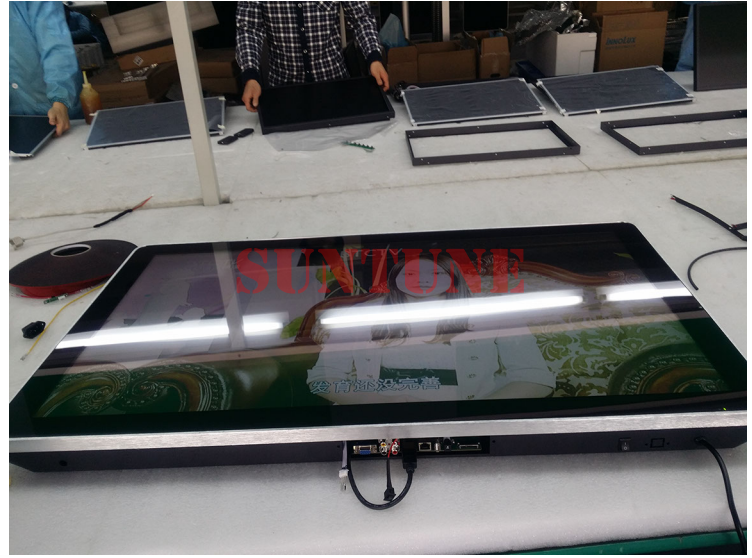

43 inch wall mount digital signage-1

43 inch wall mount digital signage-2

43 inch wall mount digital signage-3

43 inch wall mount digital signage-4