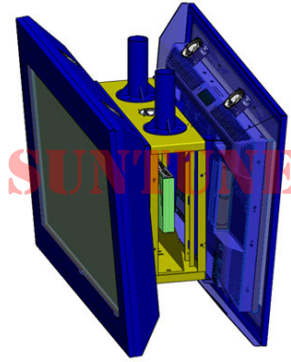

bar lcd display stretched

bus monitor 24v

custom made lcd display

custom size touch screen

double screen wall mount display

dual lcd screen displayer for petrol station

elevator TFT displays

indoor large lcd screen

industry lcd screen

magic mirror touch screen

open frame touch screen monitor

ultra thin lcd display with wifi