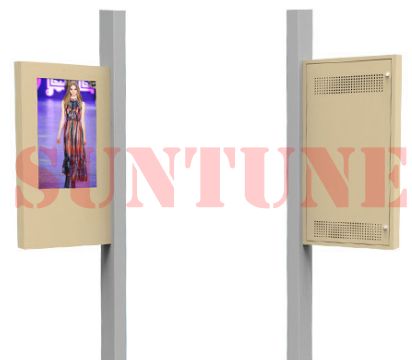

dual display screen

embedded lcd monitor

front full open frame monitor

gas station advertising screen

high brightness digital signage

kiosk signage display on stands

lcd ceiling hanging display

outdoor video display

outdoor waterproof touchscreen

pole advertising displays

pump top video display

small size digital signage

ultra thin digital display

ultra wide stretched monitors

wall mounted phone booth

window display showcase