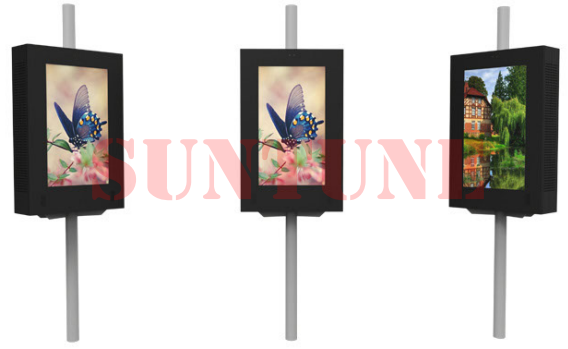

dual display screen

embedded lcd monitor

front full open frame monitor

gas station advertising screen

high brightness digital signage

kiosk signage display on stands

lcd ceiling hanging display

outdoor video display

outdoor waterproof touchscreen

pole advertising displays

pump top video display

small size digital signage

ultra thin digital display

ultra wide stretched monitors

wall mounted phone booth

window display showcase