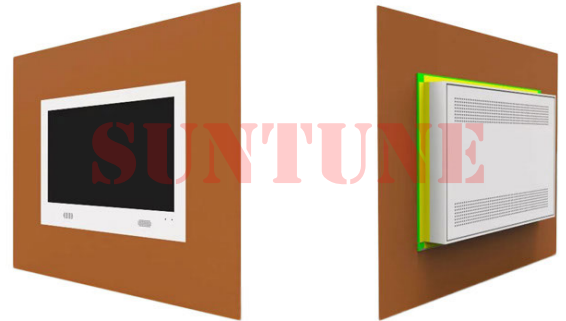

dual display screen

embedded lcd monitor

front full open frame monitor

gas station advertising screen

high brightness digital signage

kiosk signage display on stands

lcd ceiling hanging display

outdoor video display

outdoor waterproof touchscreen

pole advertising displays

pump top video display

small size digital signage

ultra thin digital display

ultra wide stretched monitors

wall mounted phone booth

window display showcase