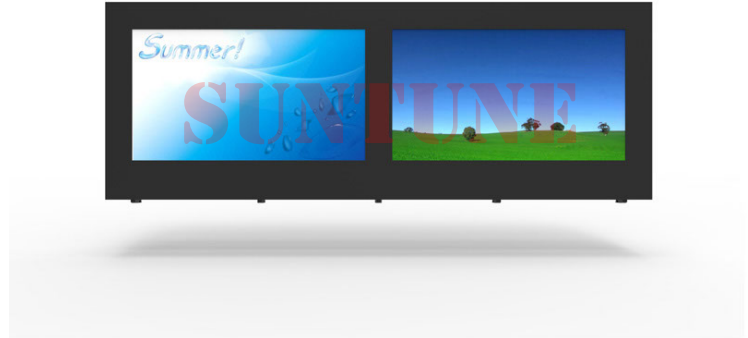

dual display screen

embedded lcd monitor

front full open frame monitor

gas station advertising screen

high brightness digital signage

kiosk signage display on stands

lcd ceiling hanging display

outdoor video display

outdoor waterproof touchscreen

pole advertising displays

pump top video display

small size digital signage

ultra thin digital display

ultra wide stretched monitors

wall mounted phone booth

window display showcase